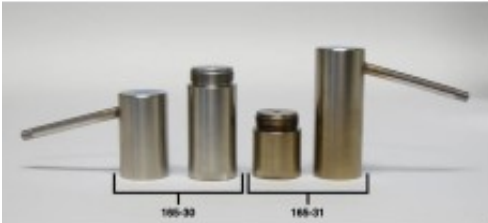

## Retort Chamber with Lid, 20 mL

**Brand:**

**Product Code:** 165-30

**Availability:** 18

**Lead Time:** 60

### Description

This 20 mL Retort Chamber with Lid fits into the heating jacket for any of the [Removable Retorts](/products/drilling-fluids/product/2357-retort-removable) listed below:

- #165-00 - 10 mL, 115 Volt
- #165-10 - 10 mL, 230 Volt
- #165-80-00 - 20 mL, 115 Volt
- #165-80-01 - 20 mL, 230 Volt