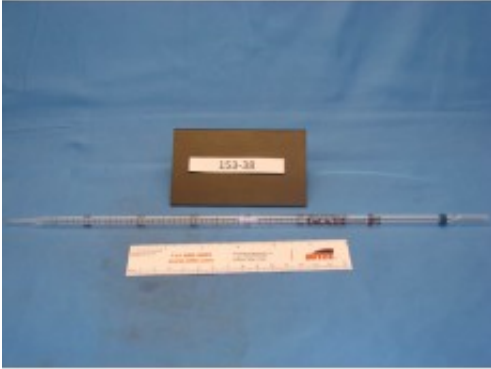

Pipette, 5 mL \times .1 mL, Glass

Brand:
Product Code: 153-38
Availability: 19
Lead Time: 30